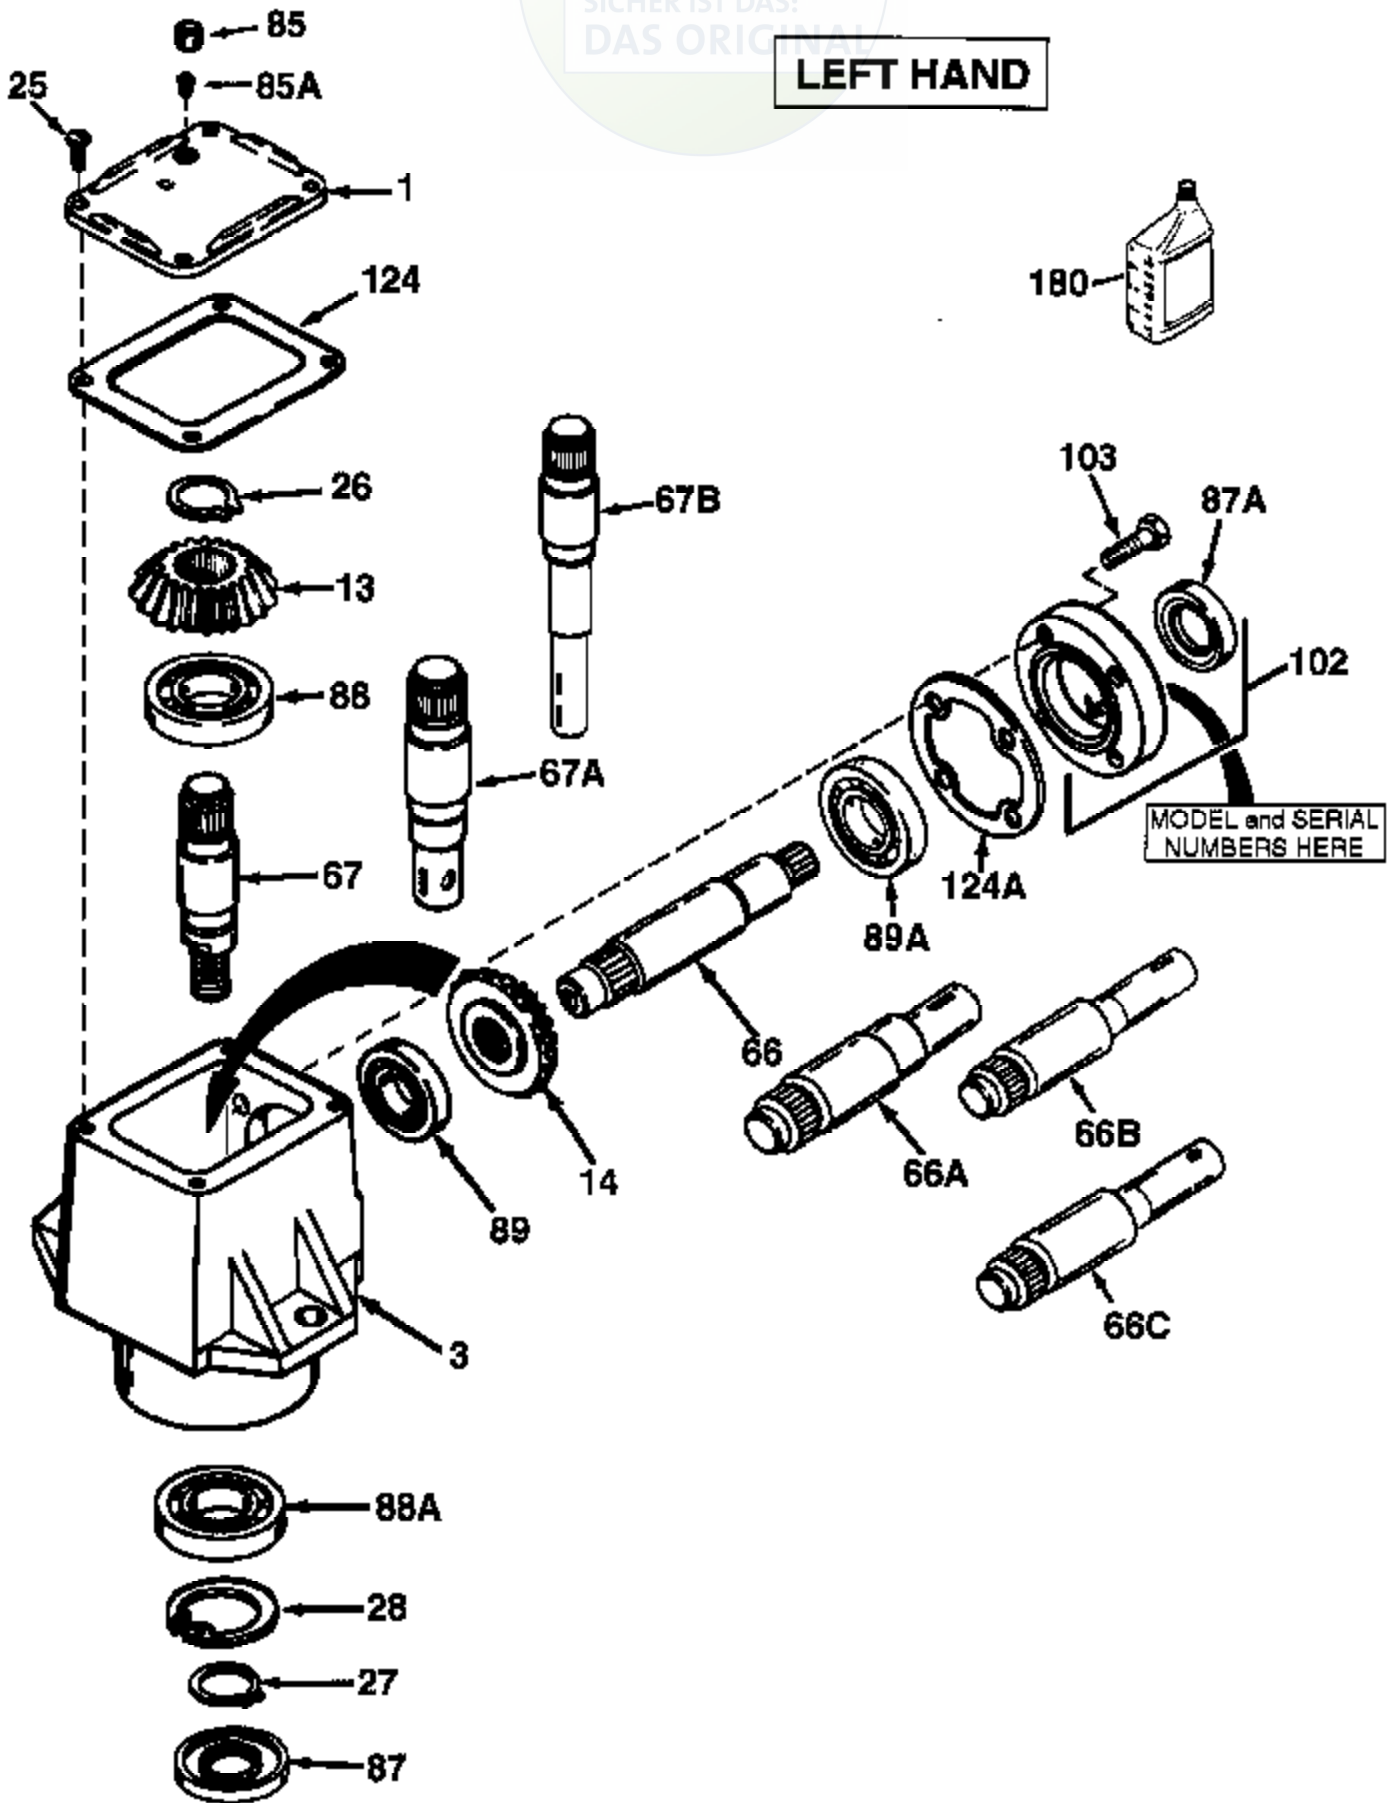

JOIST

SICHER IST DAS:
DAS ORIGINAL

LEFT HAND

Ref #	Part Number	Qty	Description
	794380		Left Hand Head Assembly (Incl. 1 thru 124A)
1	772067	1	Cover
3	770026A	1	Right Angle Drive Housing
13	778101A	1	Miter Gear (17 teeth) (7/8" ID)
14	778101A	1	Miter Gear (17 teeth) (7/8" ID)
25	792025	4	Screw, 10-24 x 1/2"
26	788018	1	Retainer Ring
27	788019	1	Retainer Ring
66B	776062	1	Input Shaft (5-15/32" long)
67B	776061	1	Output Shaft (4-61/64" long)
85	792039	1	Pipe Plug, 1/8-27 (countersunk headle ss)
87A	788031	1	Oil Seal 7/8"
87	788029A	1	Oil Seal 7/8"
88	780034	1	Ball Bearing 7/8"
89	780024	1	Ball Bearing 3/4"
102	786029	1	Retainer Cap & Seal (Incl. 87A & 103)
103	792026	4	Screw, 1/4-20 x 7/8"
124A	788030B	1	Cap Gasket
124	788028	1	Cover Gasket
180	730229A	1	Gear Oil 80W90

1000-1000-009 Page 2 of 2

Peerless